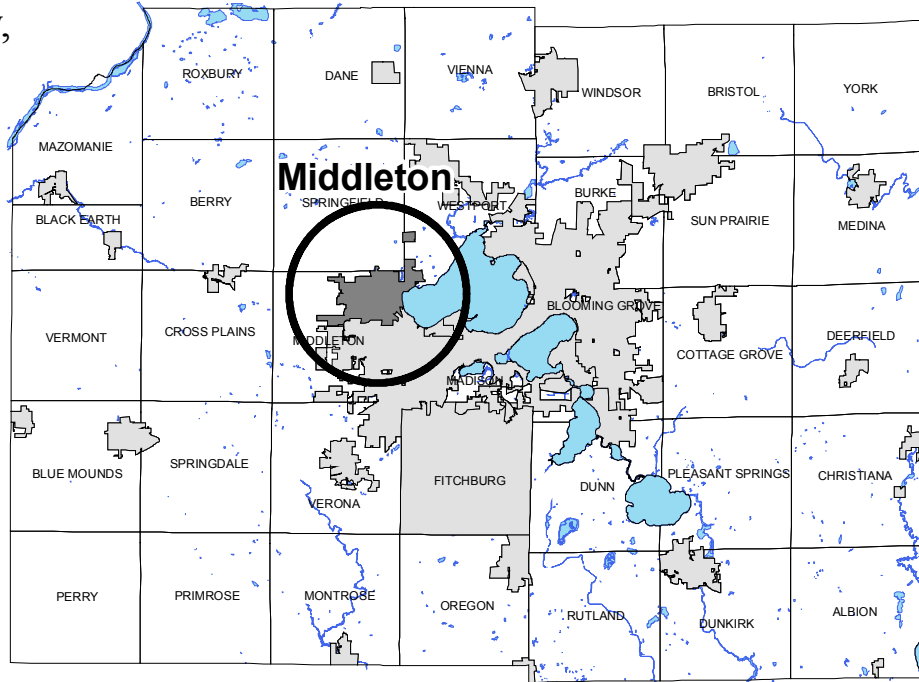

Project Location Map Water Quality Master Plan Middleton, Wisconsin Figure - 1

Dane County,
Wisconsin

City of Middleton
Project Study Limits
Water Quality Master Plan

Sources:
- Base map data provided by Dane County.