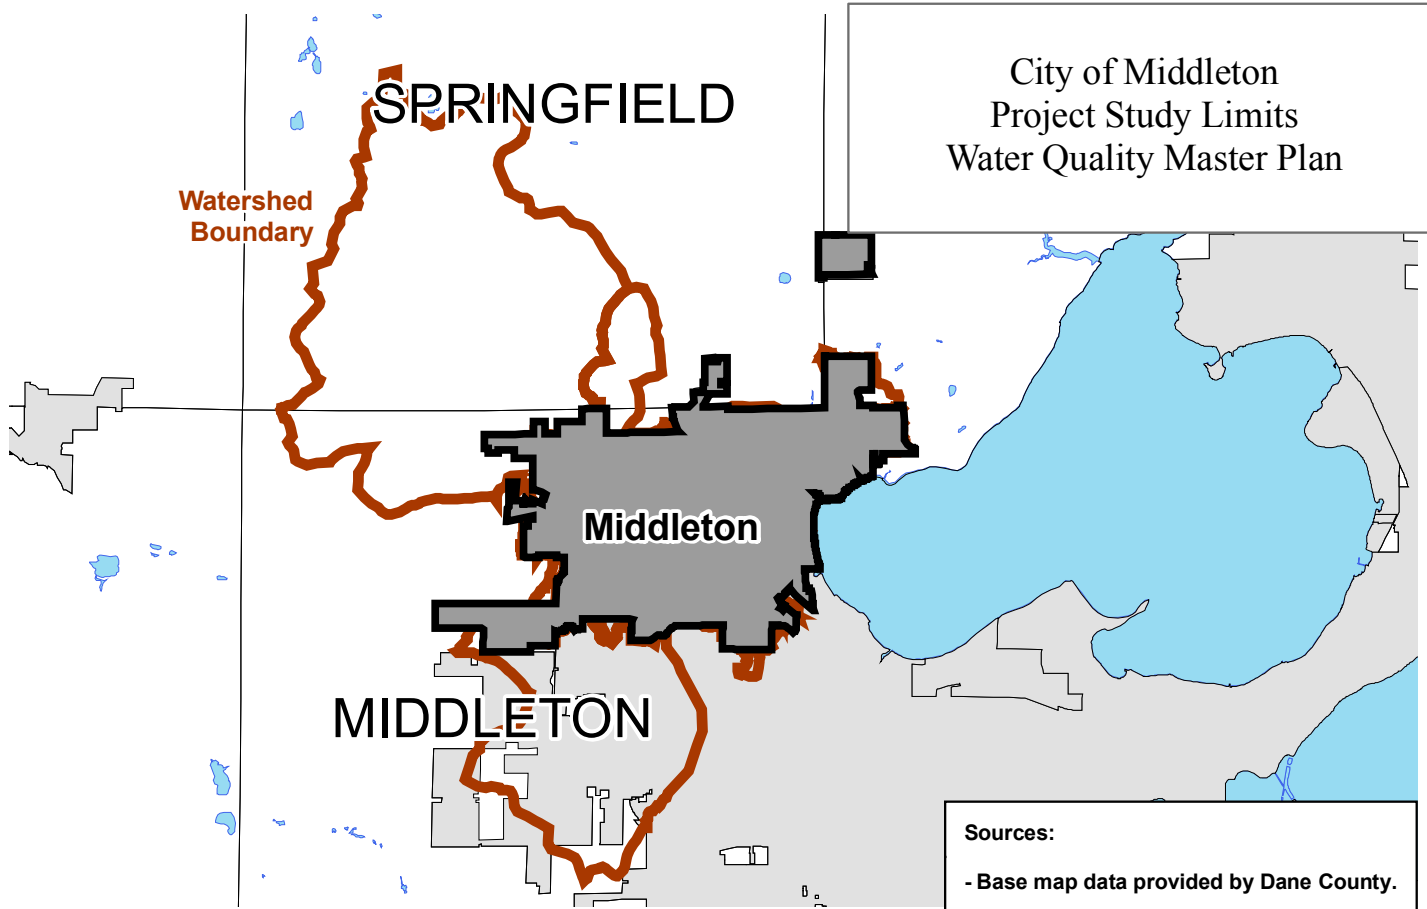

Project Location Map Water Quality Master Plan Middleton, Wisconsin Figure - 1

Dane County,
Wisconsin

City of Middleton
Project Study Limits
Water Quality Master Plan

Sources:
- Base map data provided by Dane County.