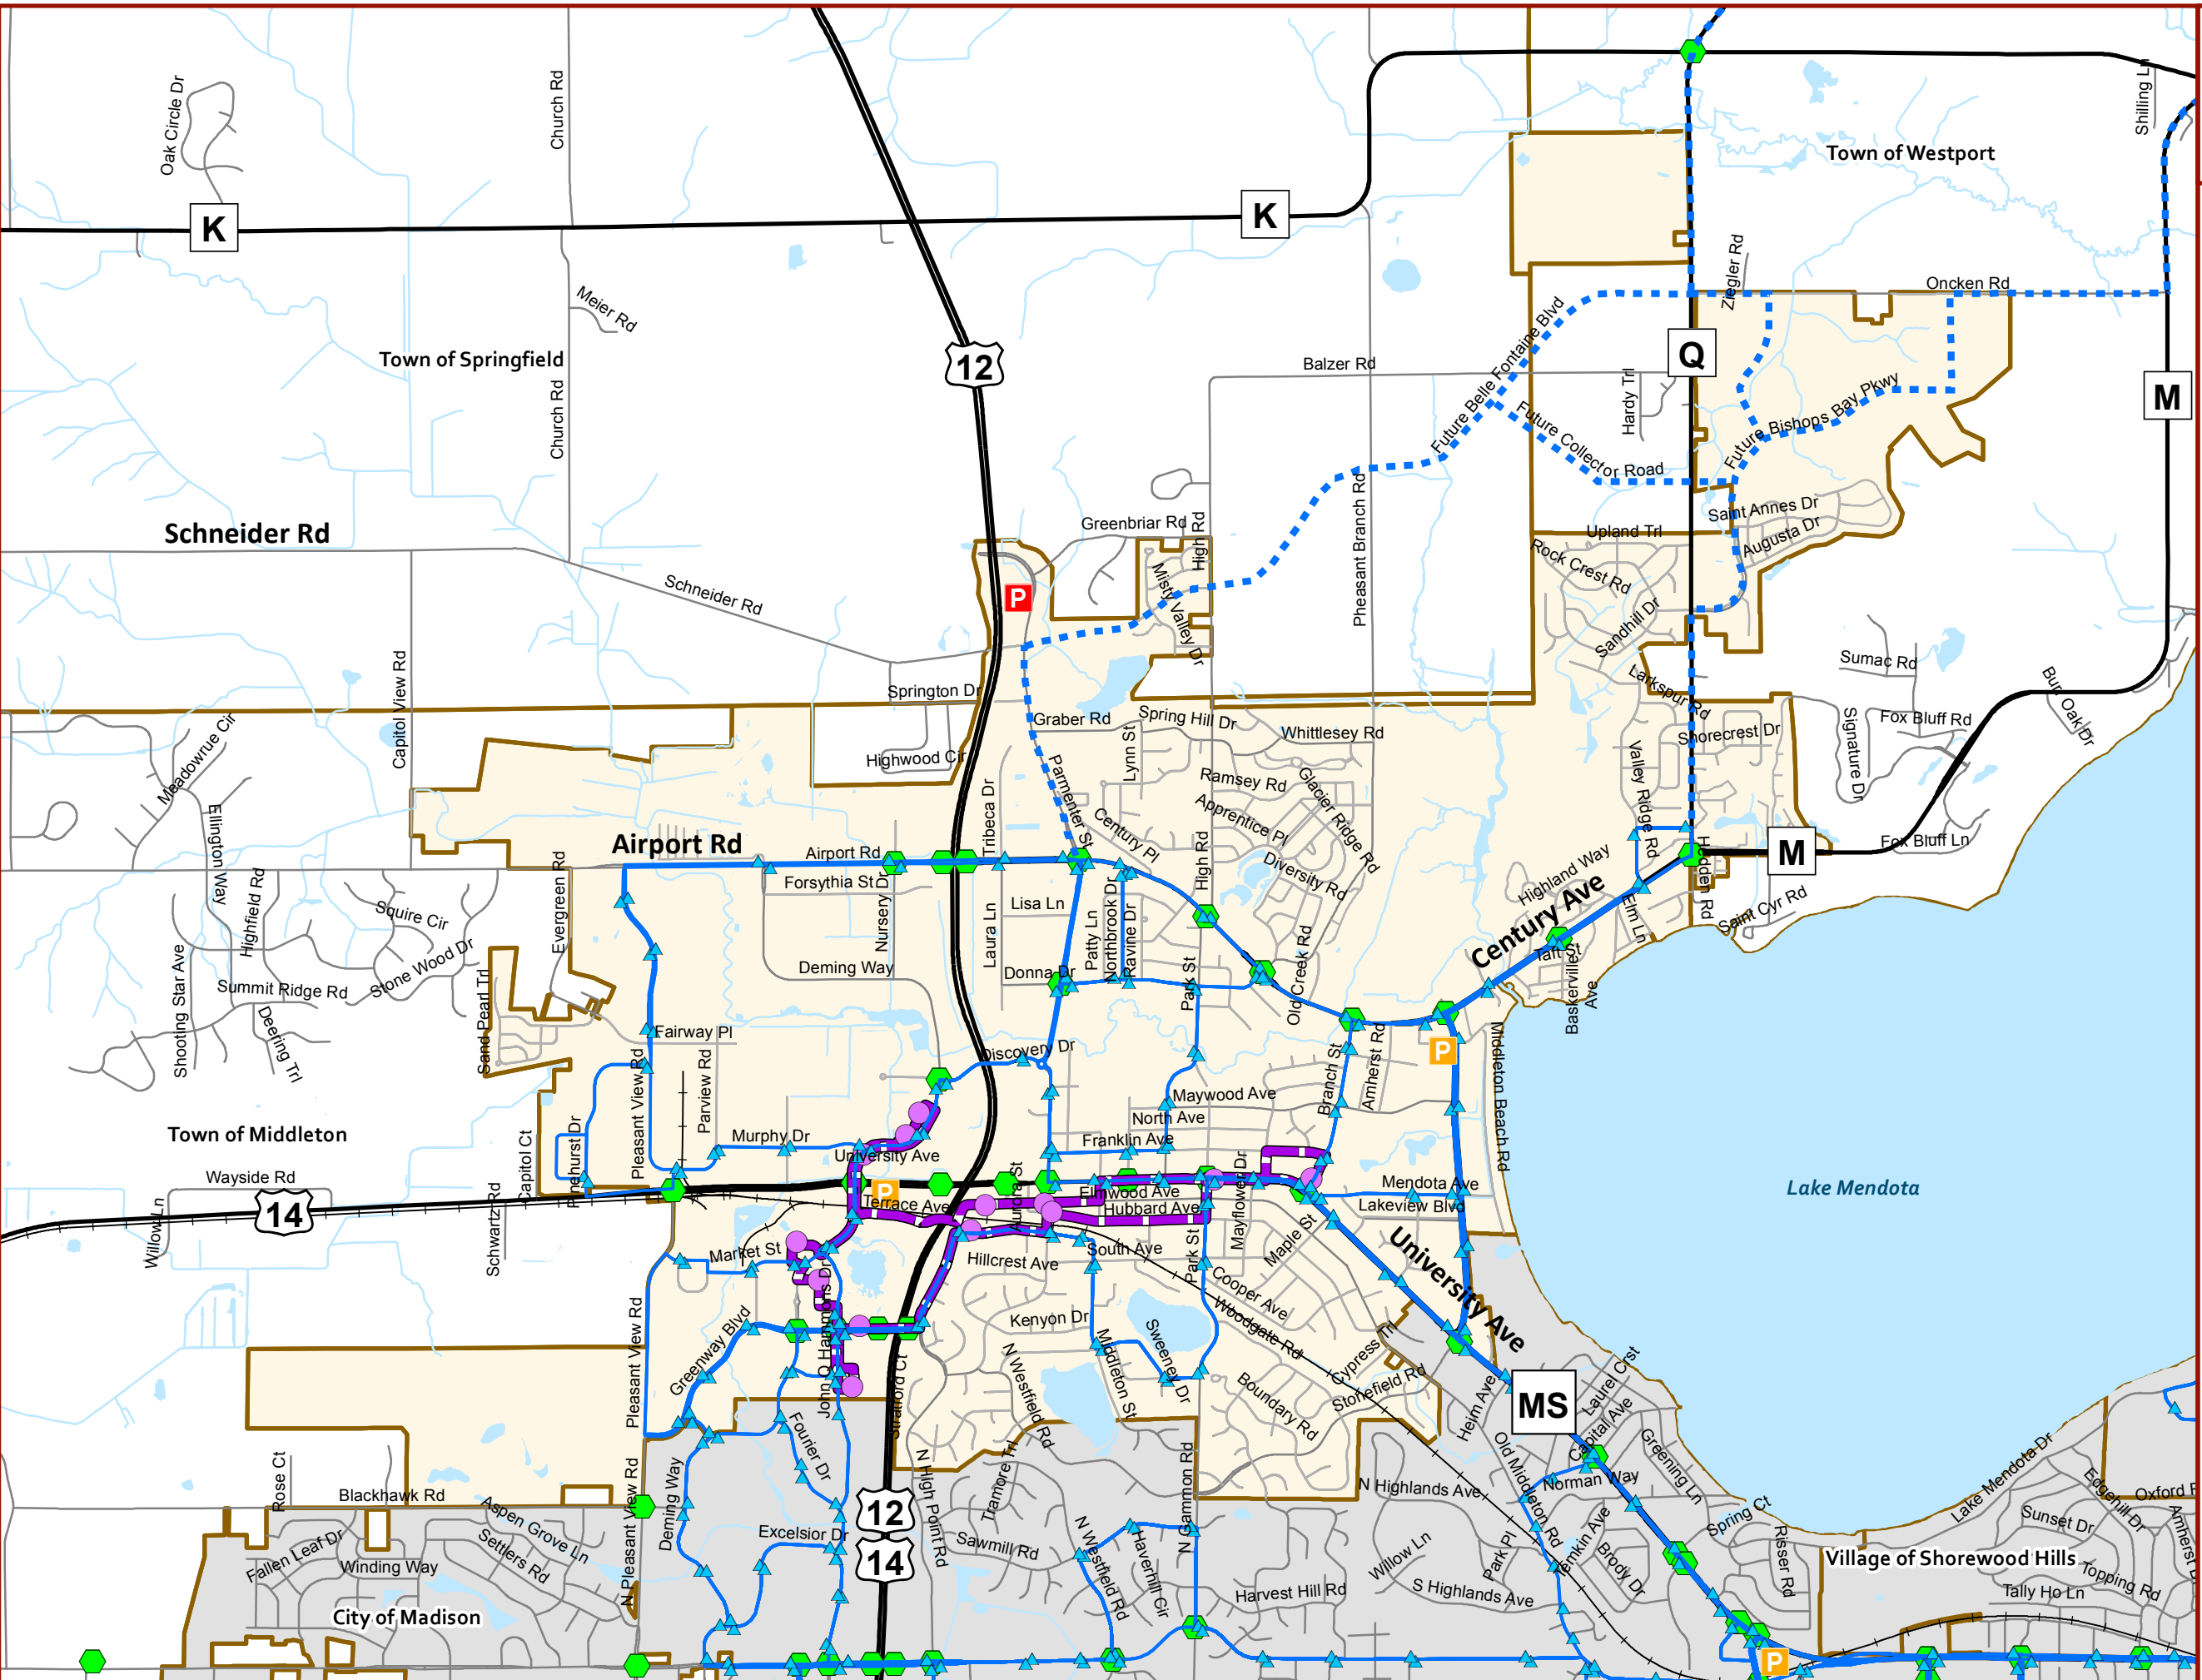

# Map 3a: Transit Network City of Middleton Comprehensive Plan

- City of Middleton
- Other City or Village
- Town Boundary
- Surface Water

- Public Transit Systems**
- Metro Transit Bus Stop
  - Metro Transit Bus Line
  - Potential Future Bus Route

- Middleton Trolley (Free)\***
- Middleton Trolley Stop
  - Middleton Trolley Line

\*Trolley operates March through December

- Traffic Signal
- Existing Park and Ride
- Planned Park and Ride

- Highway
- Rail

Sources: Dane Co. LIO, City of Middleton, City of Madison, CARPC, WisDOT, Madison MPO

Date: 11/22/16